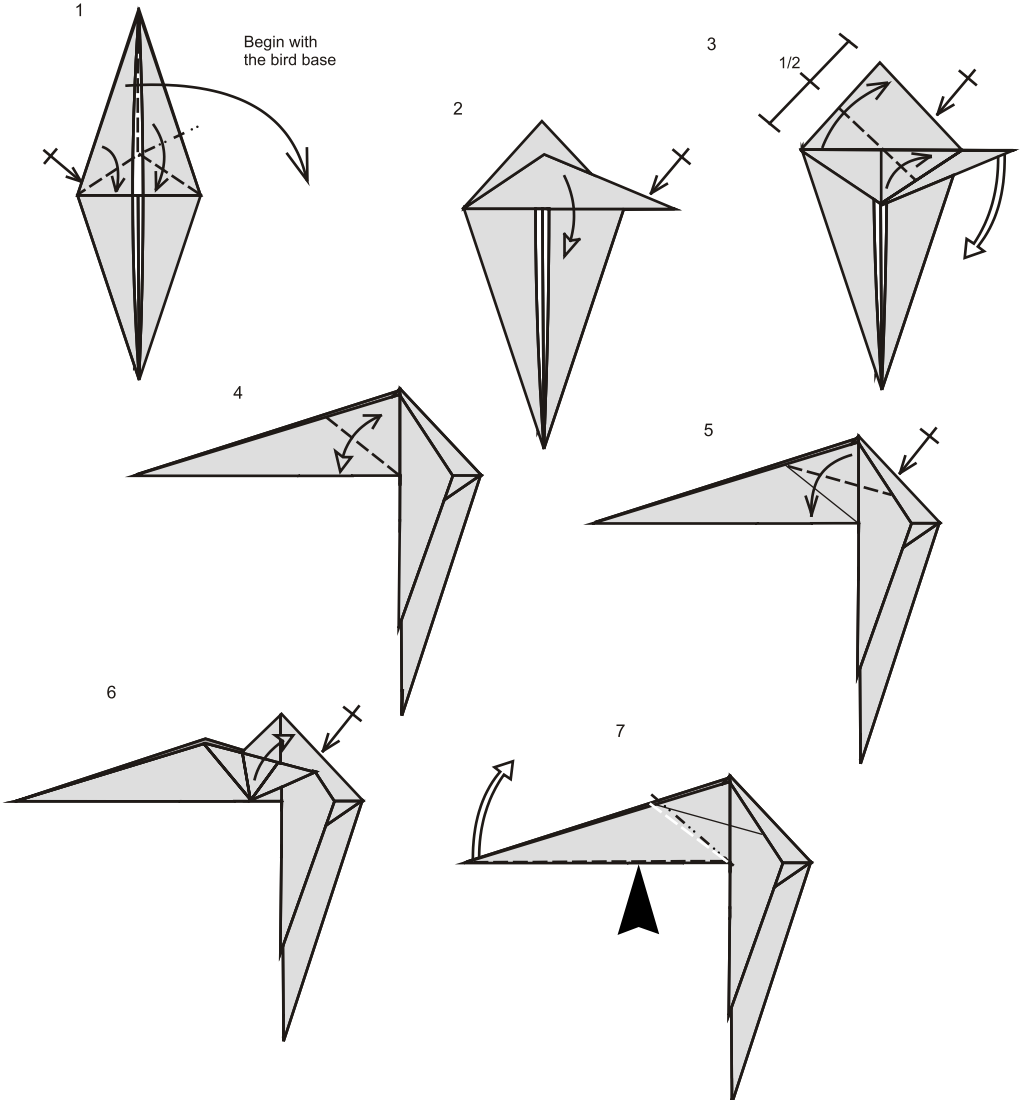

Origami

Imperial Shuttle

design by Rafal Sabat
pnt@origami.art.pl
www.origami.art.pl

16

17

18

19

20